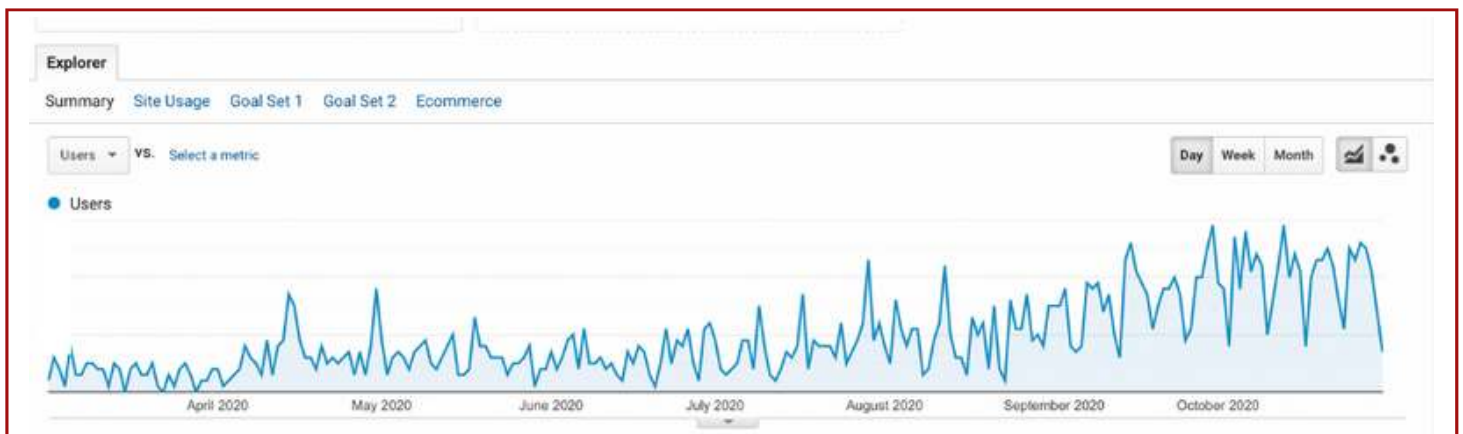

How We Helped CodeSubmit Grow by 165%

**Increased traffic and revenue with the
help of search engine optimization**

When we started working together, CodeSubmit, which sells technical assessment software, had some traction, but not a lot of SEO traffic or leads.

Plus, the traffic they did get was hit or miss. Some months were good while others were bad, and there was no consistency or strategy behind the results.

Within six months of working with us, CodeSubmit had:

- ✓ Grown its website sessions by 223% compared to the previous six-month period
- ✓ Increased its conversions by 356%
- ✓ Been featured in top publications in the industry

CodeSubmit's growth in the first few months. As you can see, there's a big difference between April and October. Within a few months, CodeSubmit was already attracting thousands of people to their website from search engines.